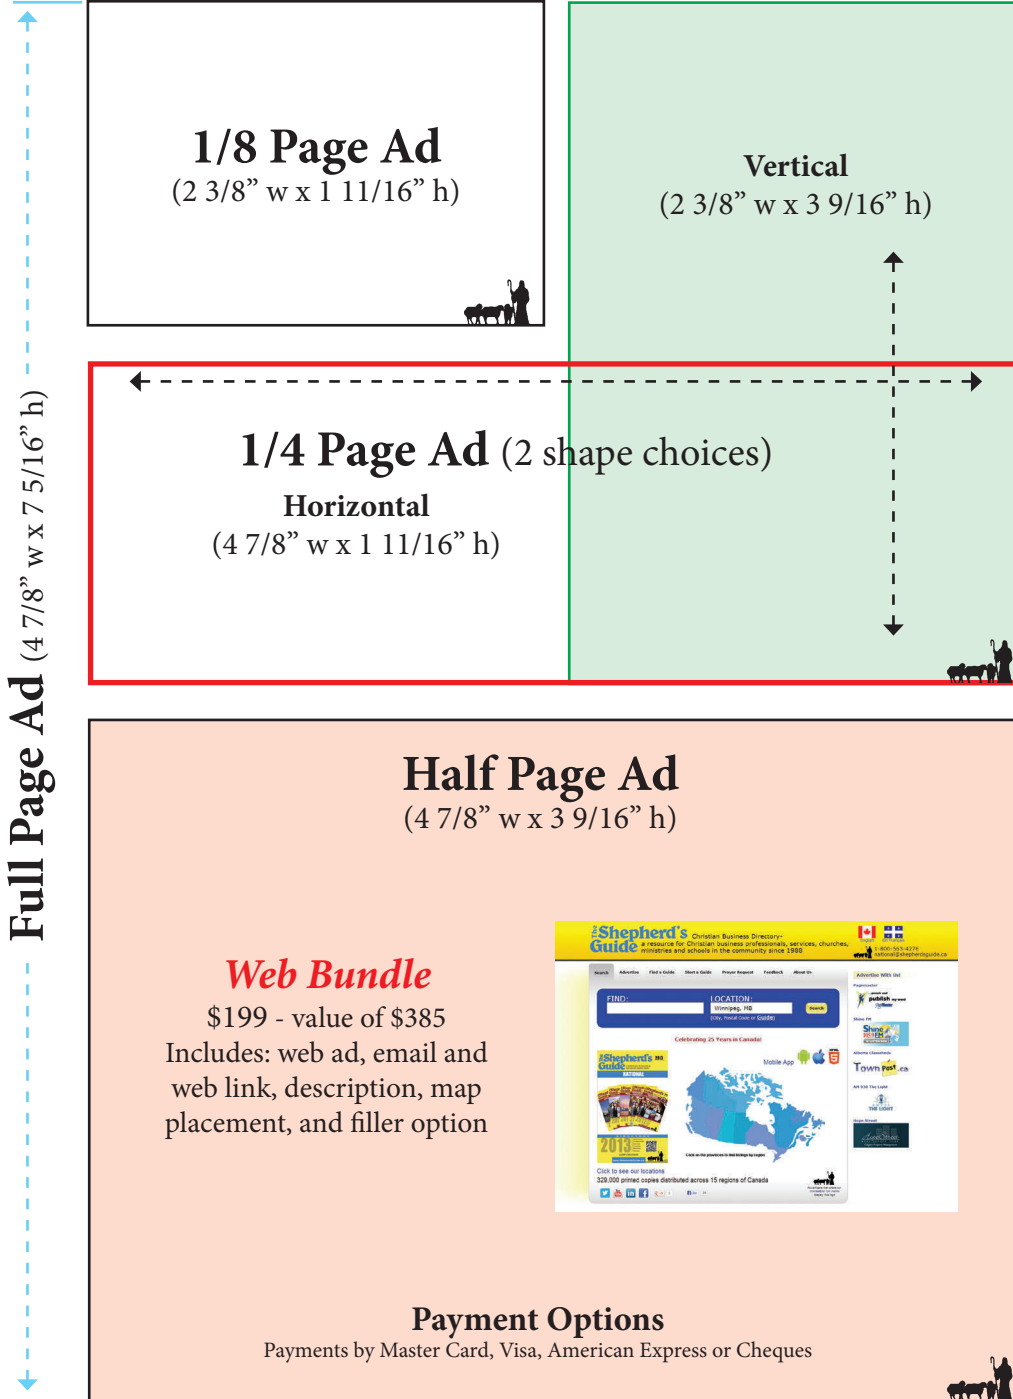

## Full Page Ad

	2016	2017	Bundle
Black Only	\$499	\$979	\$1331
Full Colour	\$575	\$1149	\$1551

## Half Page Ad

	2016	2017	Bundle
Black Only	\$340	\$679	\$917
Full Colour	\$395	\$789	\$1065

### Premium Cover Ads

Inside Cover	\$619	\$1125	\$1575
--------------	-------	--------	--------

## 1/8 Page Ad

	2016	2017	Bundle
Black Only	\$155	\$279	\$392
Full Colour	\$179	\$325	\$455

\*Cover ads include a 1/8 page color ad in your main category

\*Ad rates/sizes, GST included.

Special Pricing Available for Multiple Ads or additional publications.